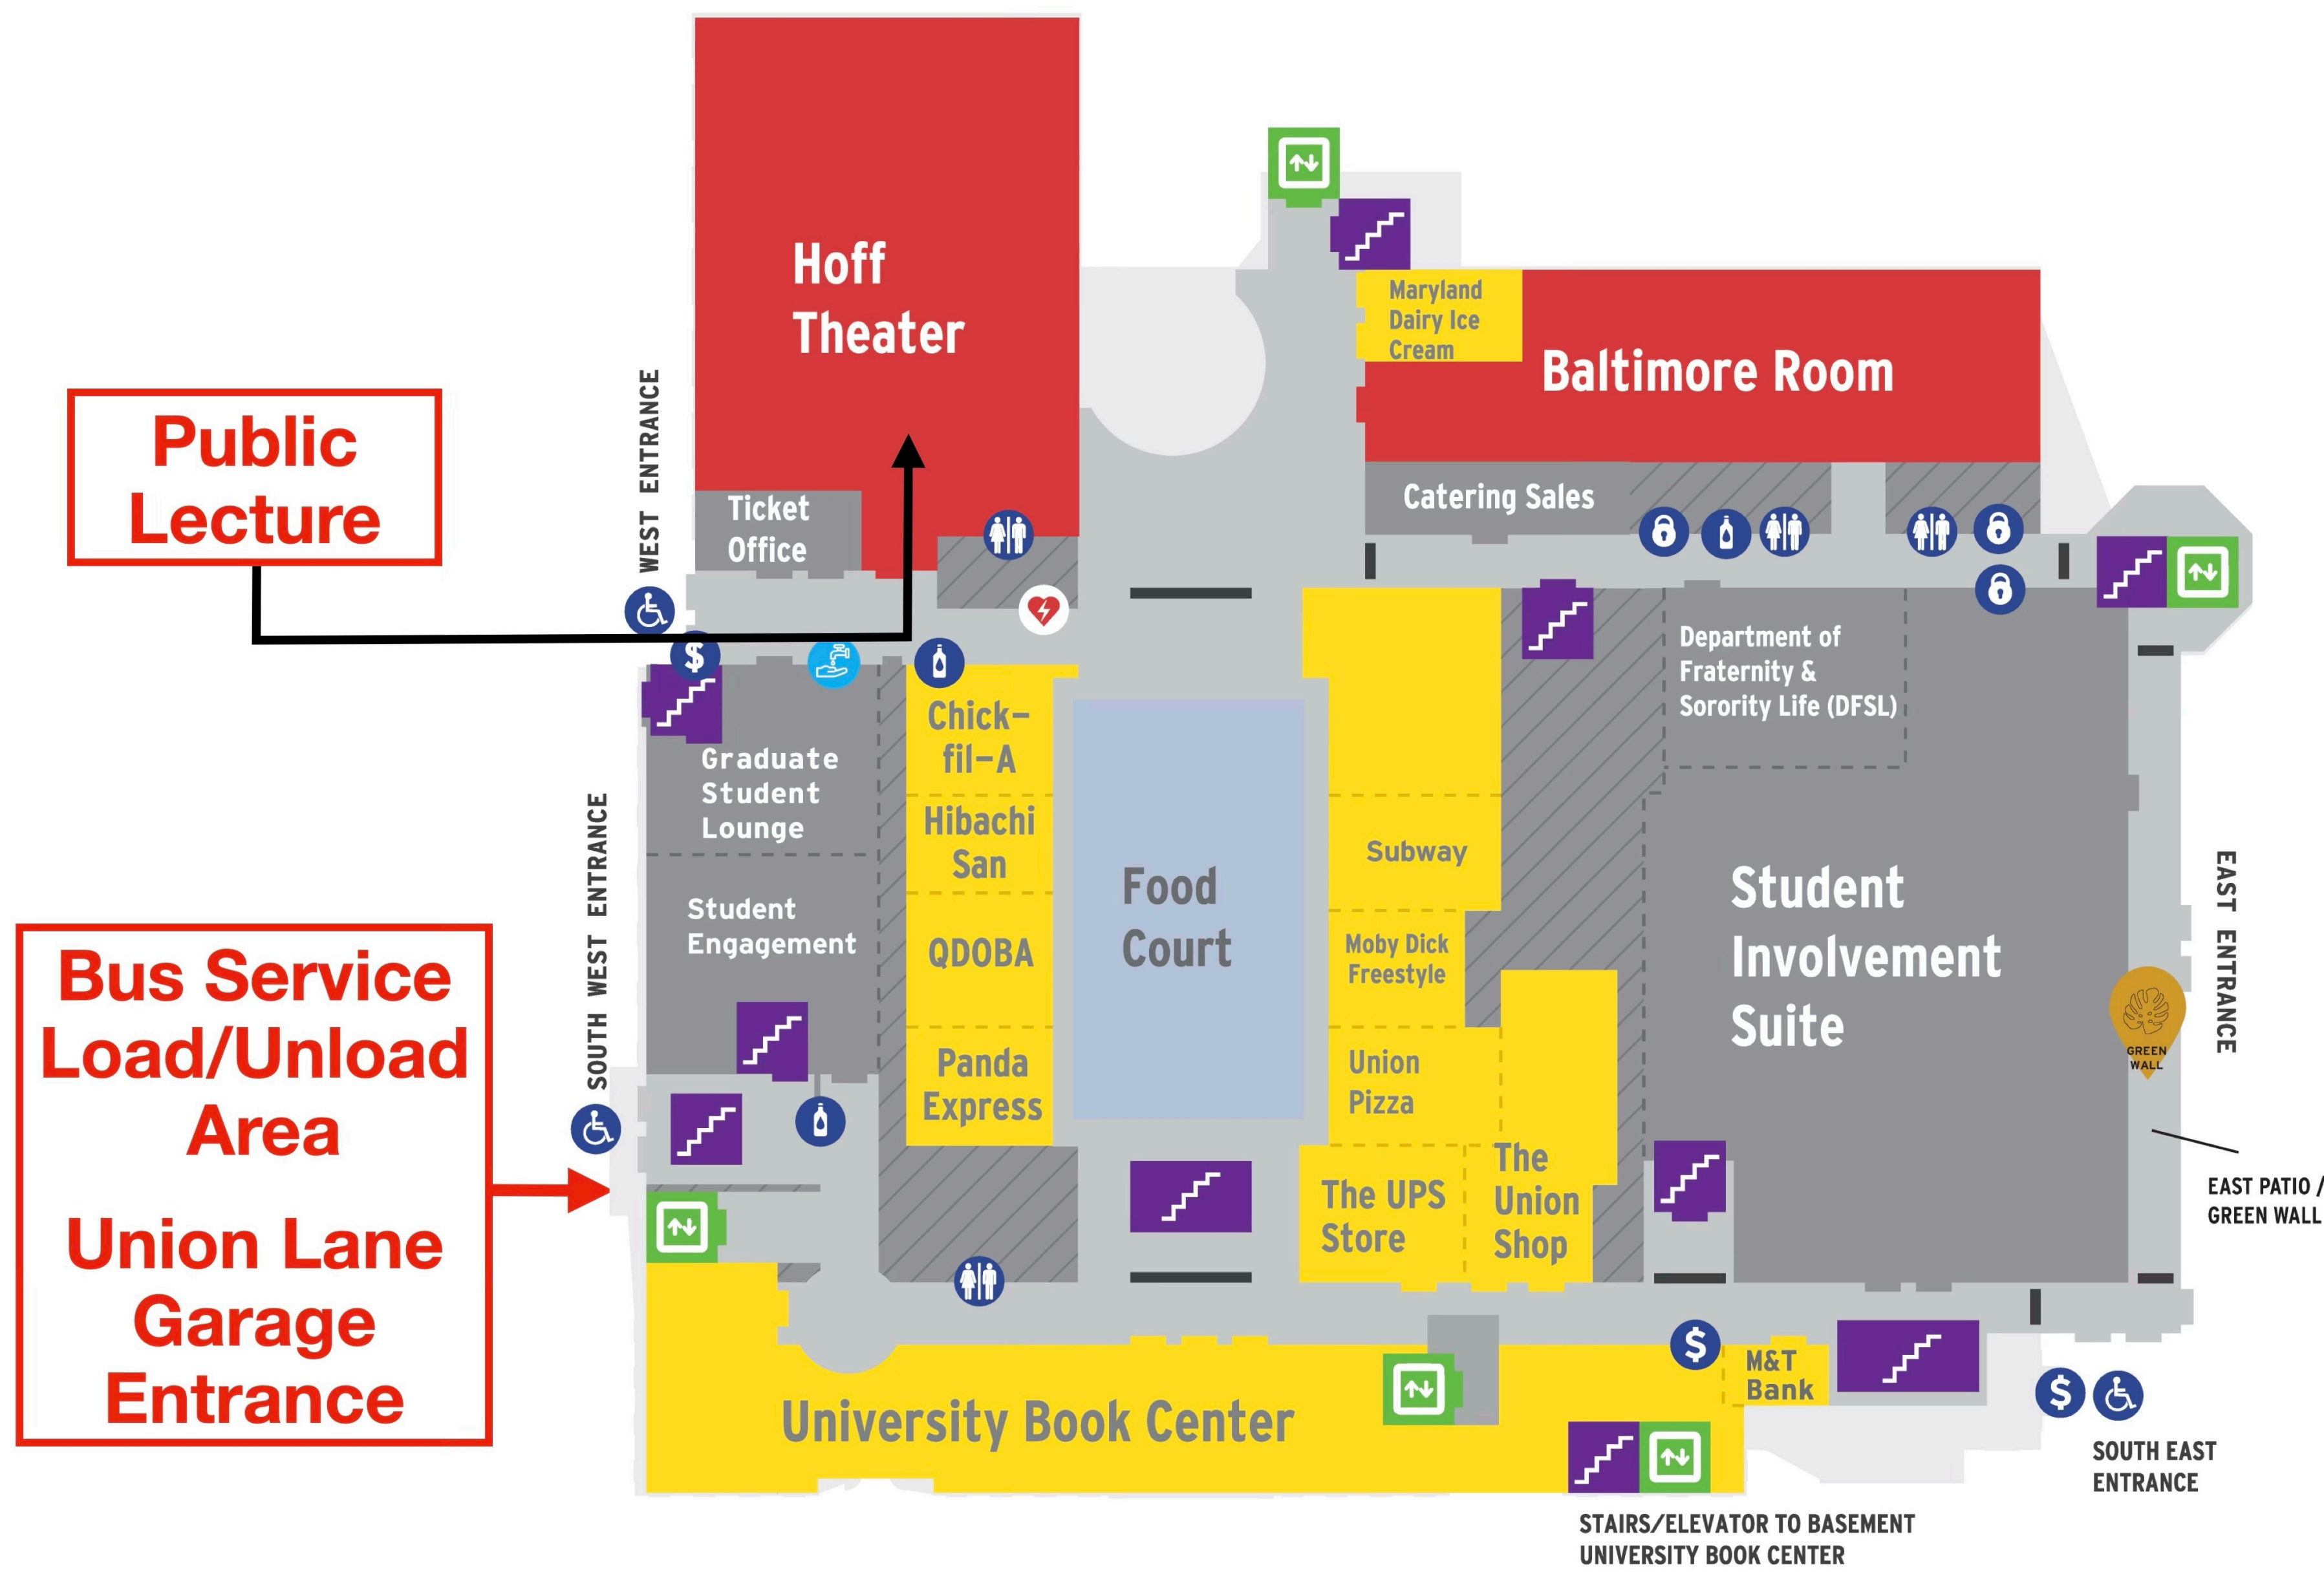

## GROUND FLOOR (G)

## FIRST FLOOR (1F)

### KEY

	STAIRWELL		AUTOMATIC EXTERNAL DEFIBRILATOR (AED)		LOCKERS
	ELEVATOR		ATM		FILTERED WATER REFILL STATION
	RESTROOMS		GENDER NEUTRAL RESTROOMS		PHOTO LANDMARKS: STATUES & FEATURED AREAS
	LACTATION ROOM		ABLUTION ROOM		
	HANDICAP ACCESSIBLE		FAMILY RESTROOM		

The STAMP Administrative Office is located on the Third Floor, accessible by the stairwell and elevator located behind the Info Desk. The Admin Office is open M-F, 9am-5pm.  
Additional Gender Neutral Restrooms are located on the Third Floor (Administrative Floor).